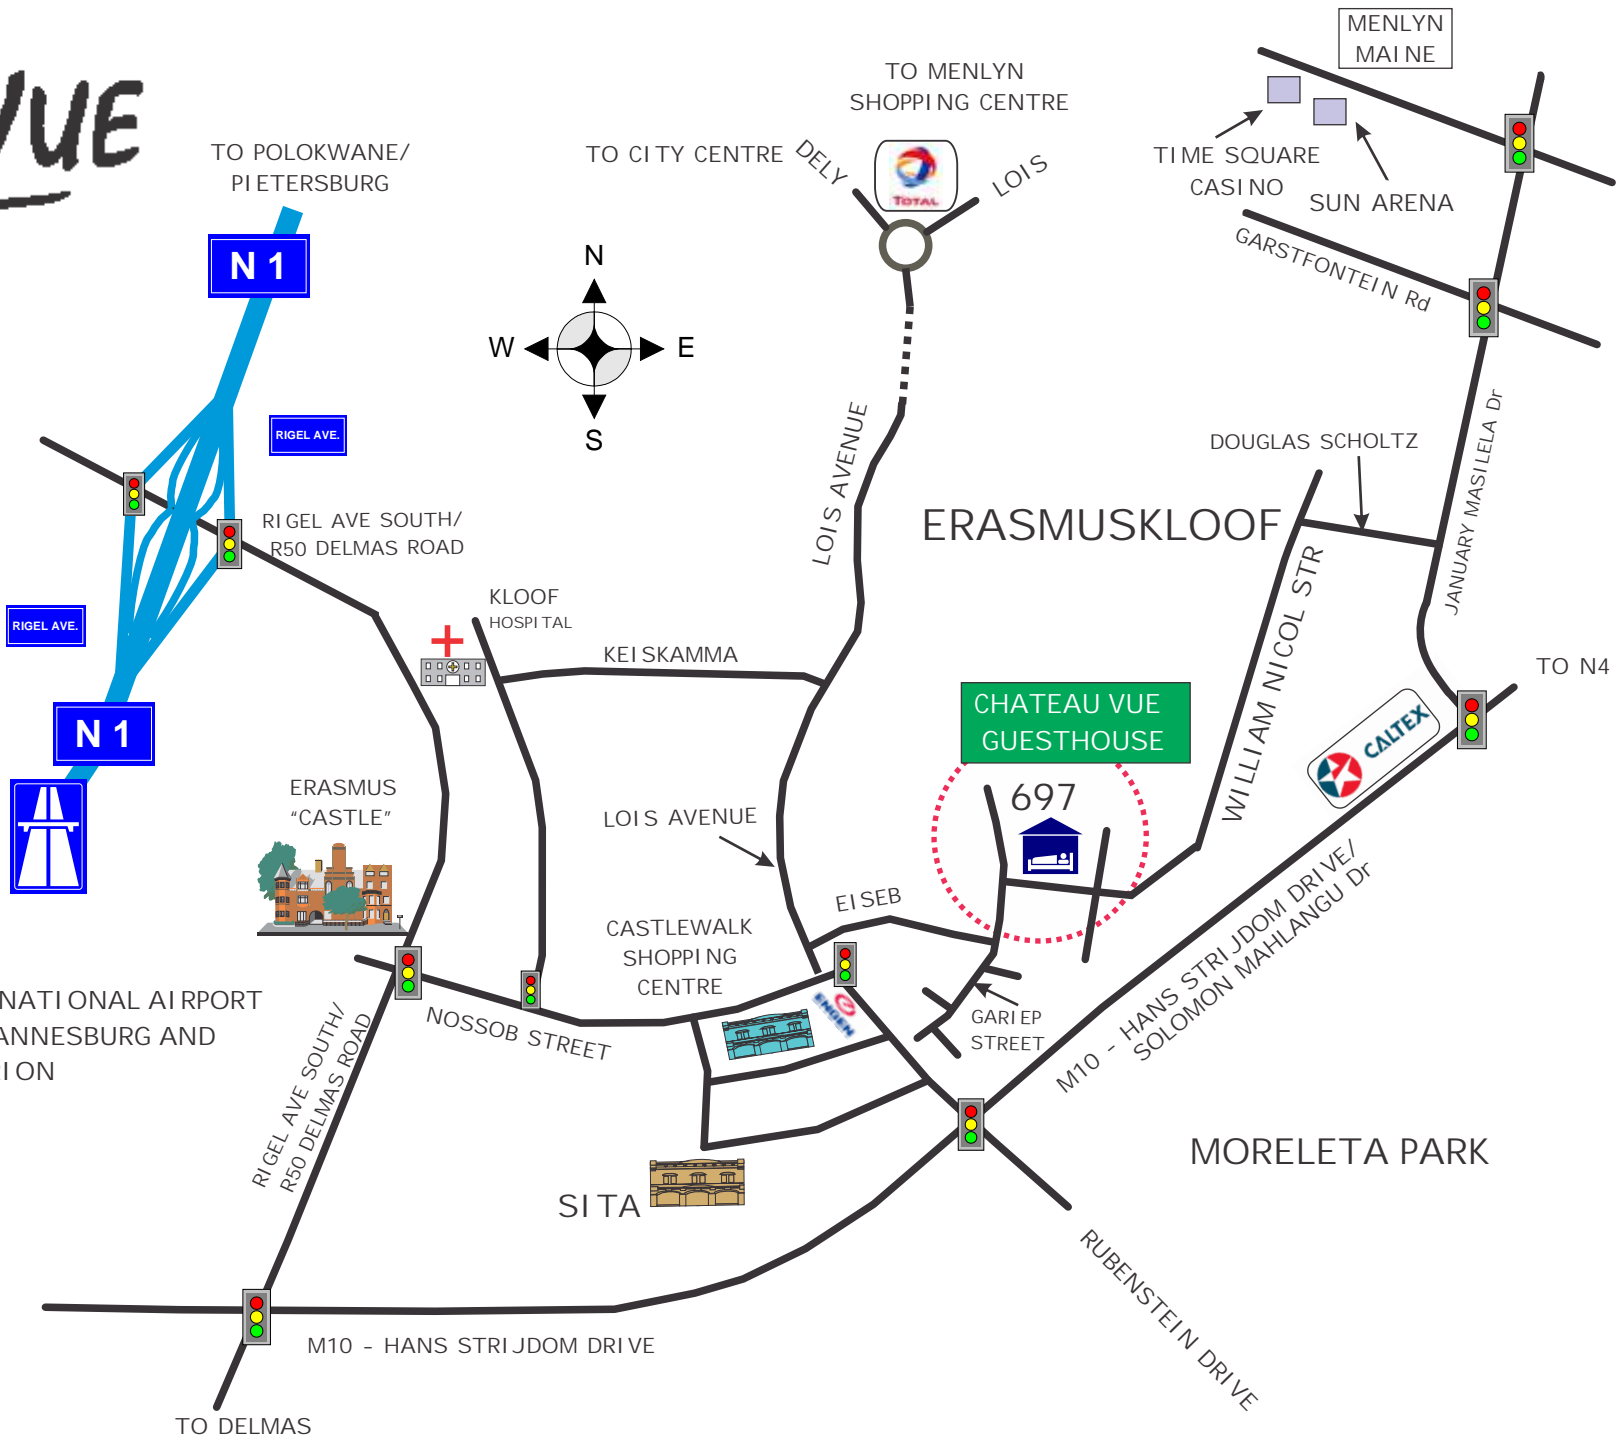

CHATEAU VUE

GUESTHOUSE

697 William Nicol Street, Erasmuskloof
P.O. Box 11919 Erasmuskloof, 0048
Cell +27 82 808 4412
Tel +27 12 347 8119
Fax: +27 86 634 7813
E-mail: info@chateauvue.co.za
Web: www.chateauvue.co.za

Your hosts: Marelise

TO
O.R. TAMBO/JHB INTERNATIONAL AIRPORT
R21 FREEWAY, JOHANNESBURG AND
CENTURION

TO DELMAS